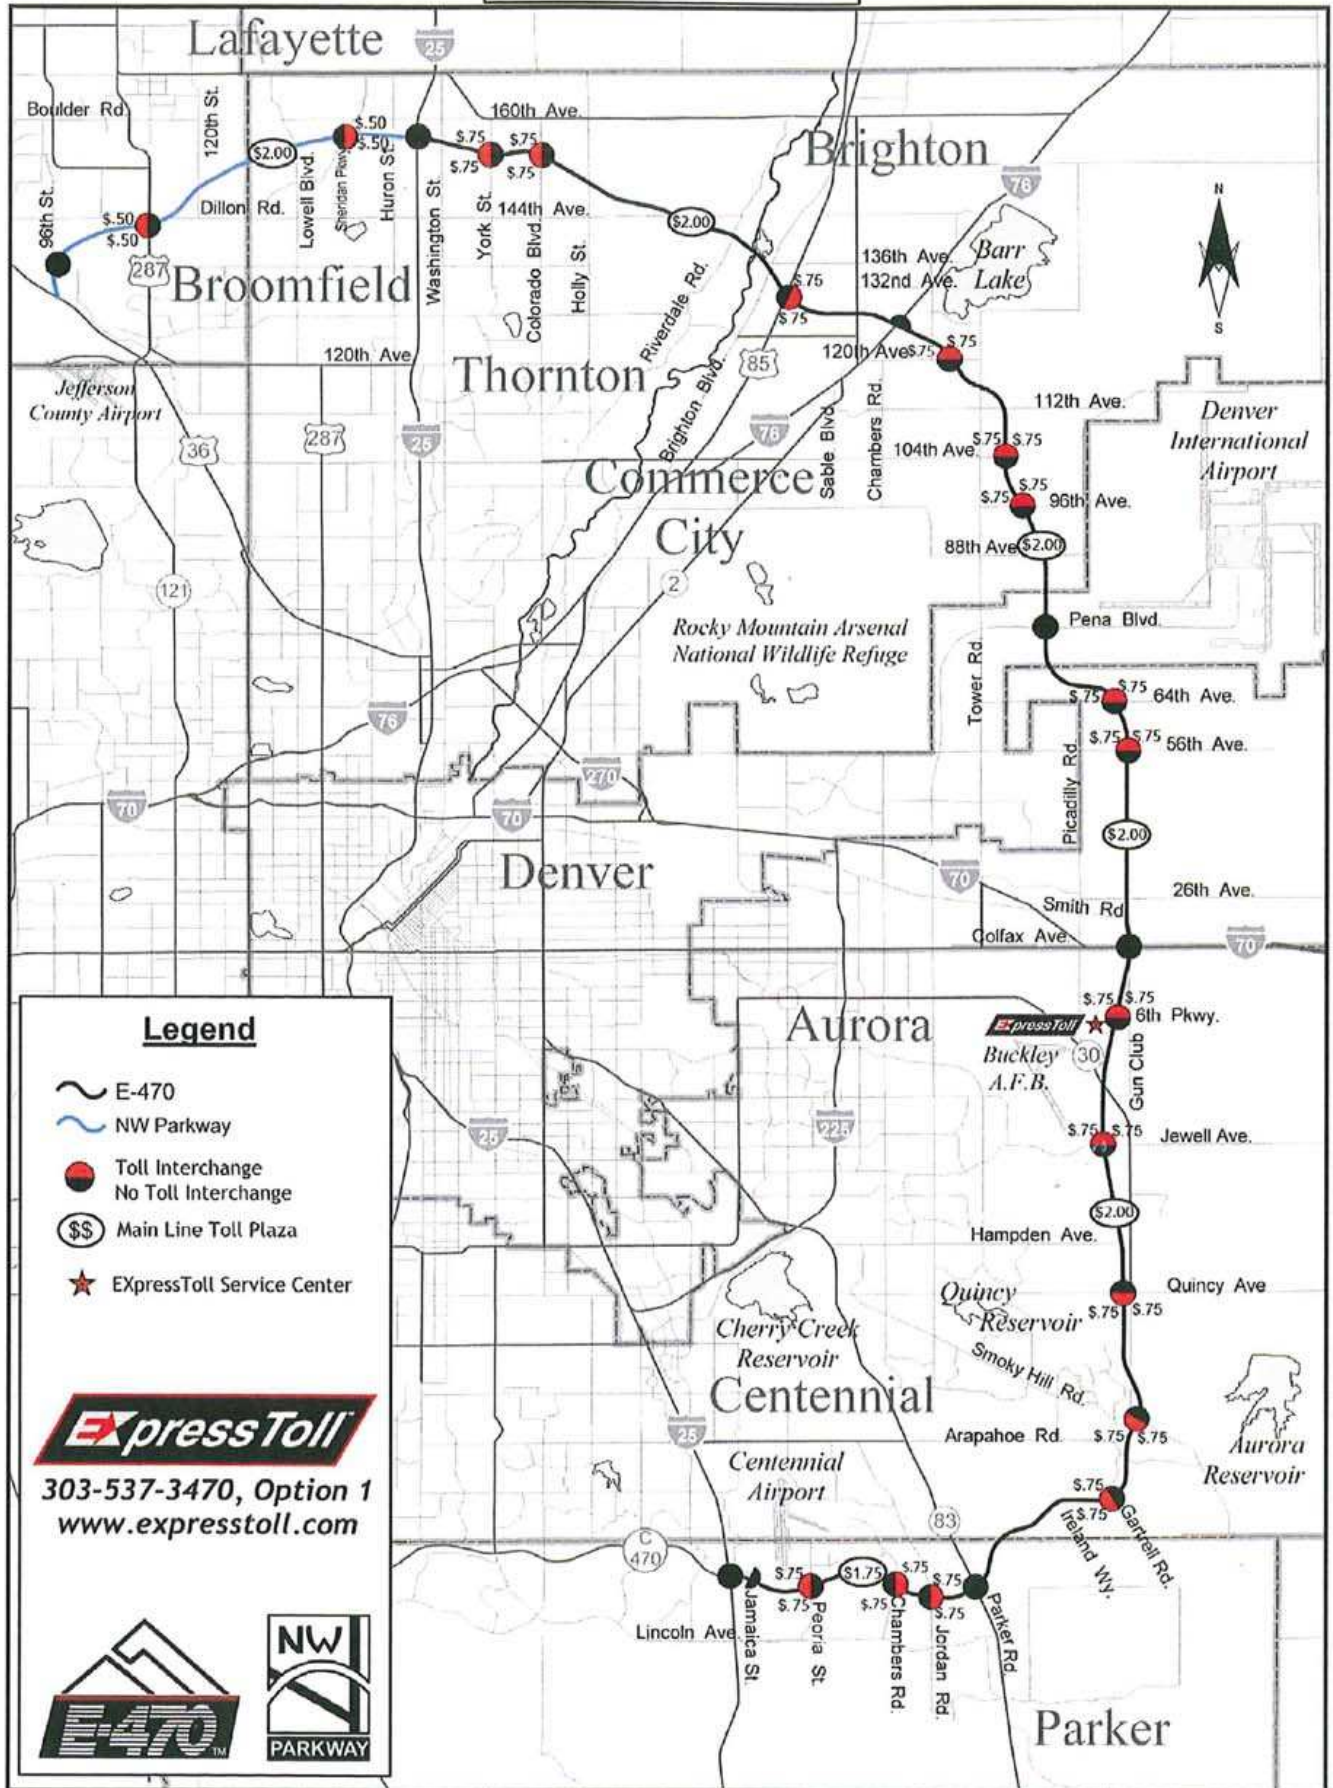

ELTRON RESEARCH & DEVELOPMENT INC.

4600 Nautilus Court South
 Boulder, CO 80301
 (303) 530-0263 voice
 (303) 530-0264 fax
 eltron@eltronresearch.com
 www.eltronresearch.com

From Denver International Airport, take Pena Blvd. south to E-470 North (which becomes the Northwest Parkway). Then take US 36 west into Boulder. In Boulder, take Foothills Pkwy. (157) north to Diagonal Hwy. (119). Take Diagonal Hwy. north to Jay Rd. Take Jay Rd. east to 63rd St. Take 63rd St. north to Nautilus Dr. Take Nautilus Dr. east to Nautilus Ct. South. Take Nautilus Ct. South (right) to Eltron.

Toll Map

Legend

- E-470
- NW Parkway
- Toll Interchange
- No Toll Interchange
- Main Line Toll Plaza
- ExpressToll Service Center

303-537-3470, Option 1
www.expresstoll.com