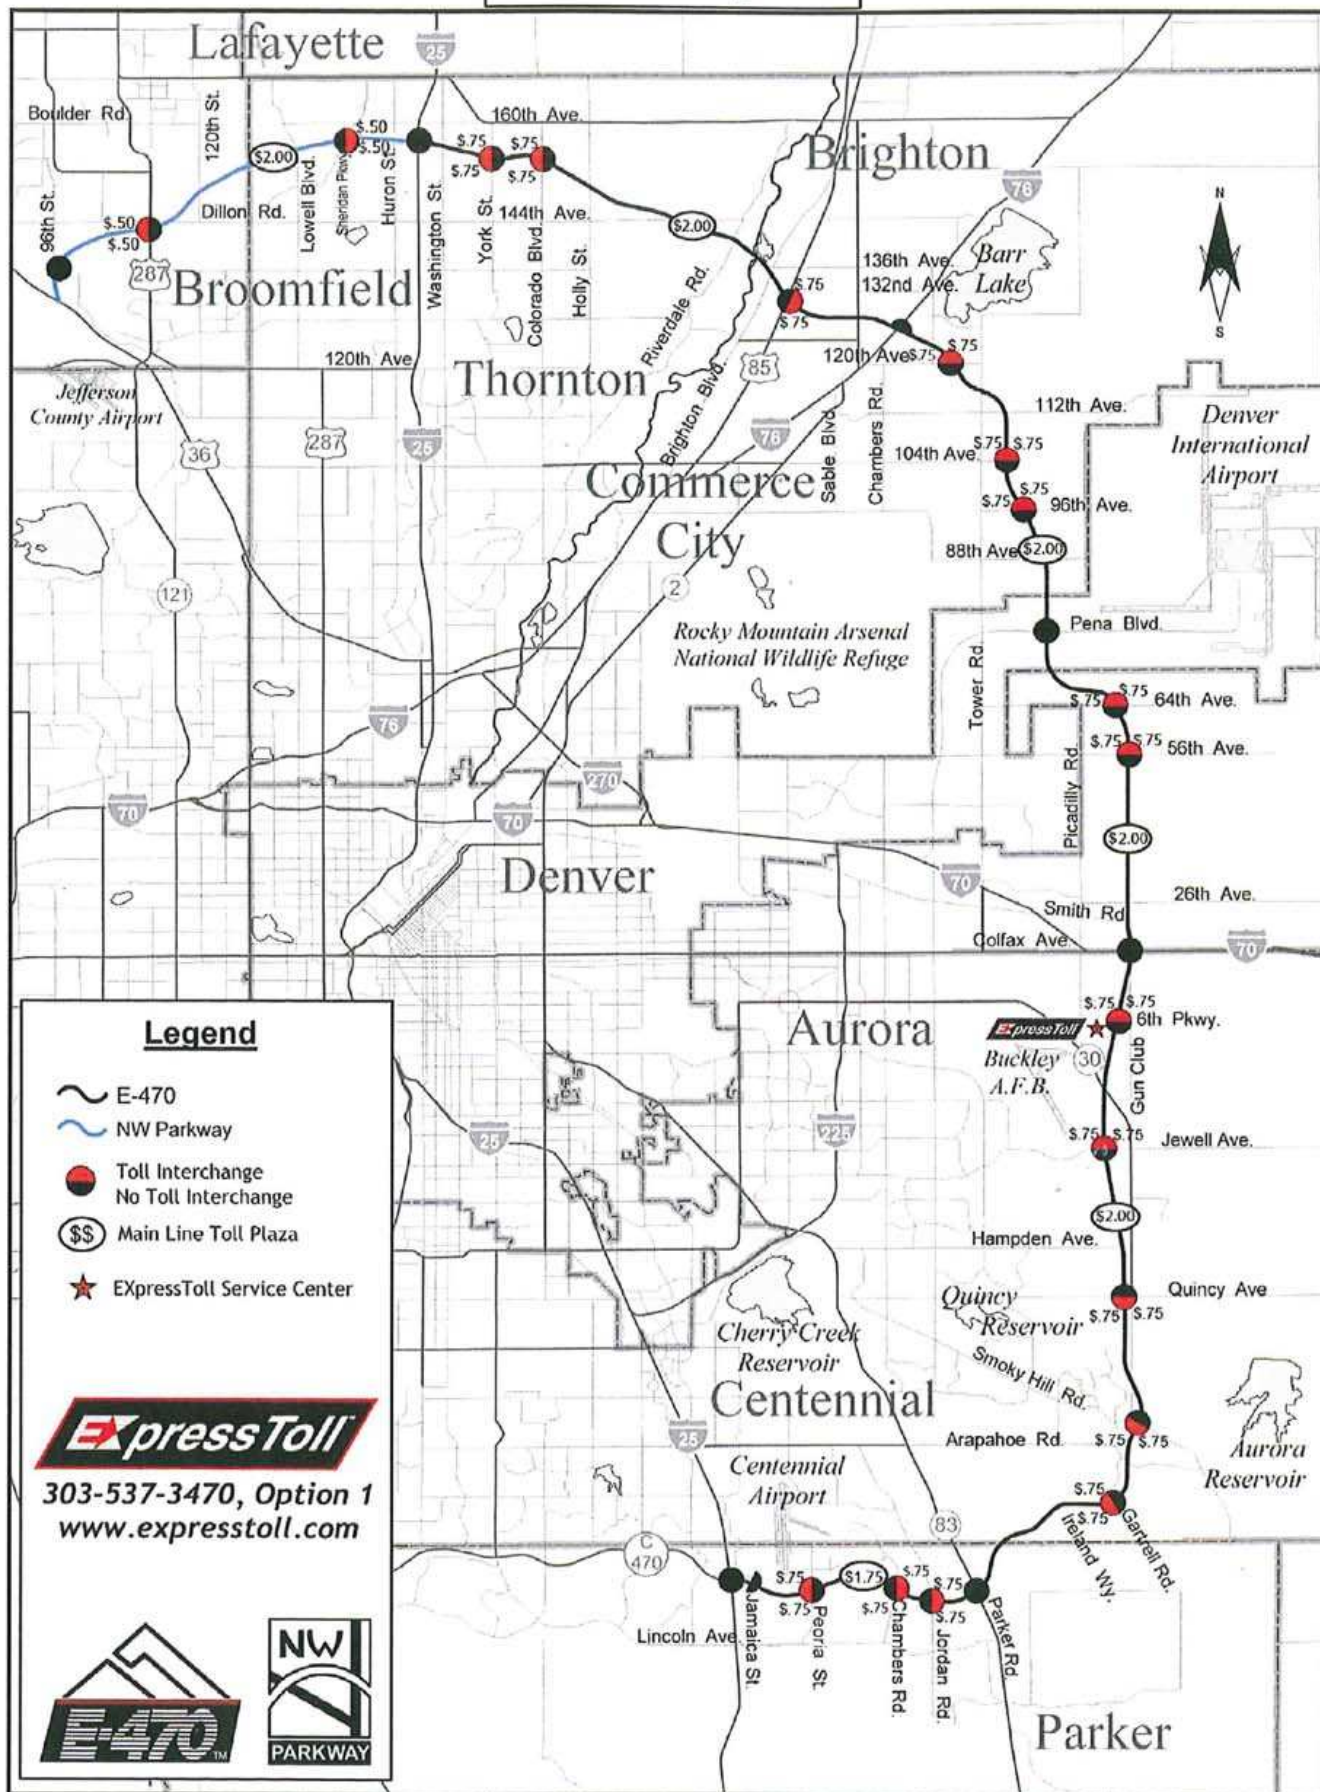

ELTRON RESEARCH & DEVELOPMENT INC.

4600 Nautilus Court South
 Boulder, CO 80301
 (303) 530-0263 voice
 (303) 530-0264 fax
 eltron@eltronresearch.com
 www.eltronresearch.com

From Denver International Airport, take Pena Blvd. south to E-470 North (which becomes the Northwest Parkway). Then take US 36 west into Boulder. In Boulder, take Foothills Pkwy. (157) north to Diagonal Hwy. (119). Take Diagonal Hwy. north to Jay Rd. Take Jay Rd. east to 63rd St. Take 63rd St. north to Nautilus Dr. Take Nautilus Dr. east to Nautilus Ct. South. Take Nautilus Ct. South (right) to Eltron.

Toll Map

Legend

- E-470
- NW Parkway
- Toll Interchange
- No Toll Interchange
- Main Line Toll Plaza
- ExpressToll Service Center

303-537-3470, Option 1
www.expresstoll.com