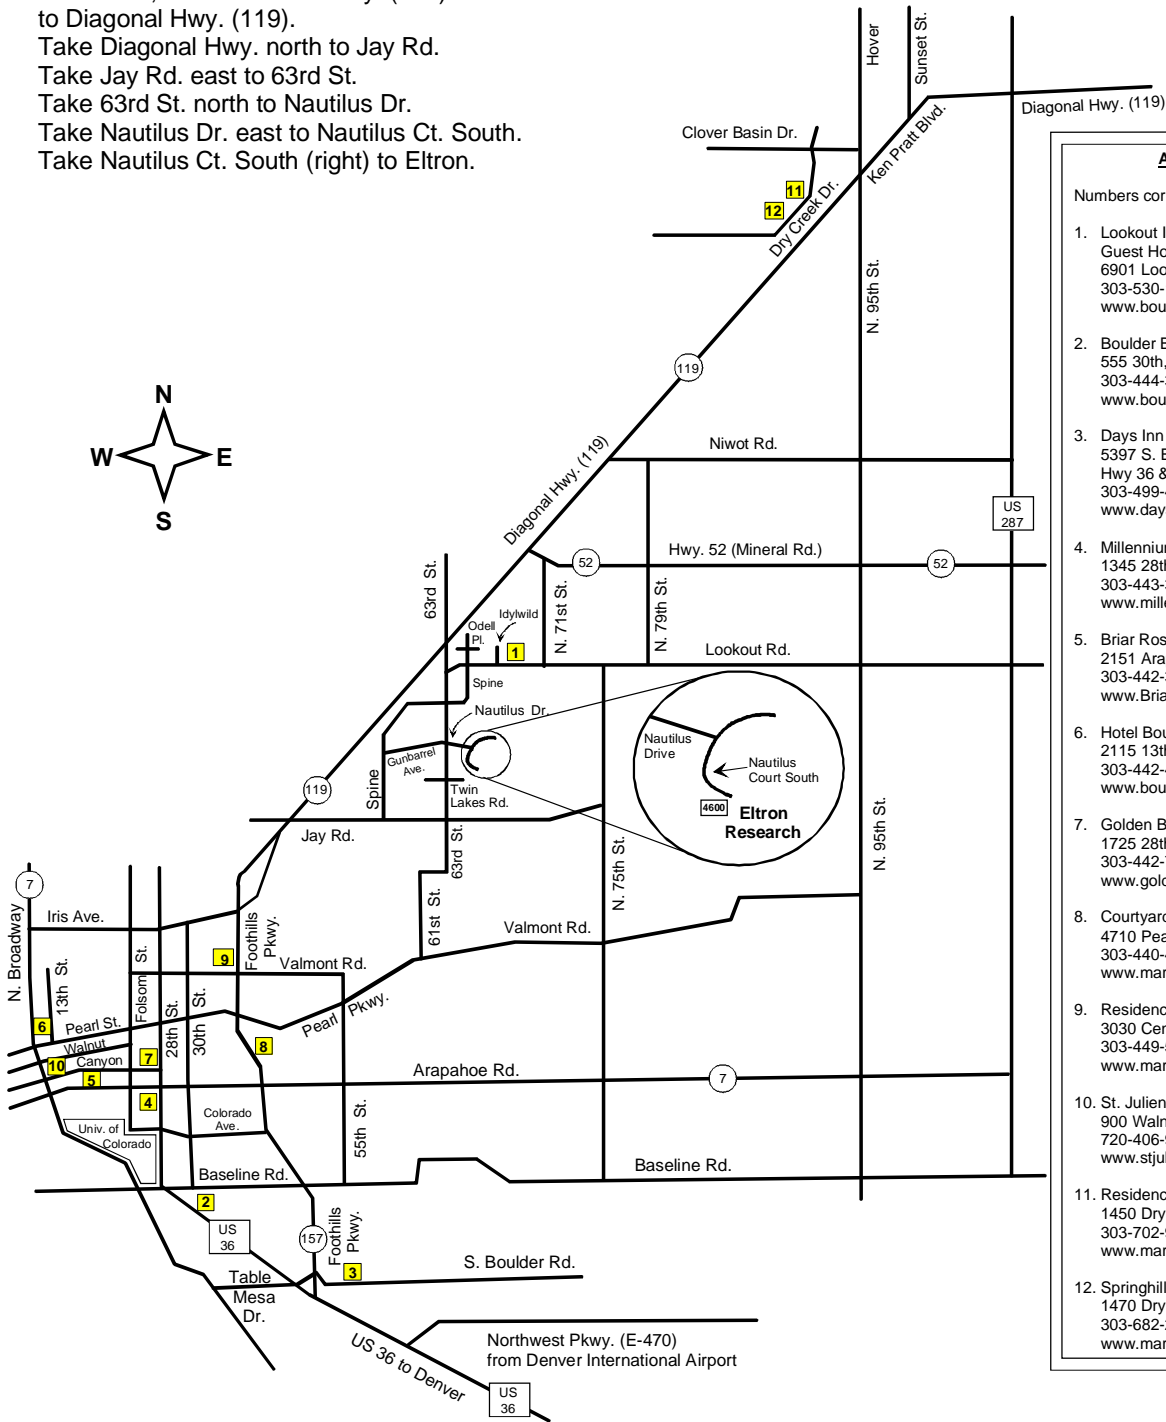

ELTRON RESEARCH & DEVELOPMENT INC.

4600 Nautilus Court South
 Boulder, CO 80301
 (303) 530-0263 voice
 (303) 530-0264 fax
 eltron@eltronresearch.com
 www.eltronresearch.com

From Denver International Airport, take Pena Blvd. south to E-470 North (which becomes the Northwest Parkway). Then take US 36 west into Boulder. In Boulder, take Foothills Pkwy. (157) north to Diagonal Hwy. (119). Take Diagonal Hwy. north to Jay Rd. Take Jay Rd. east to 63rd St. Take 63rd St. north to Nautilus Dr. Take Nautilus Dr. east to Nautilus Ct. South. Take Nautilus Ct. South (right) to Eltron.

Toll Map

Legend

- E-470
- NW Parkway
- Toll Interchange
- No Toll Interchange
- Main Line Toll Plaza
- ExpressToll Service Center

303-537-3470, Option 1
www.expresstoll.com