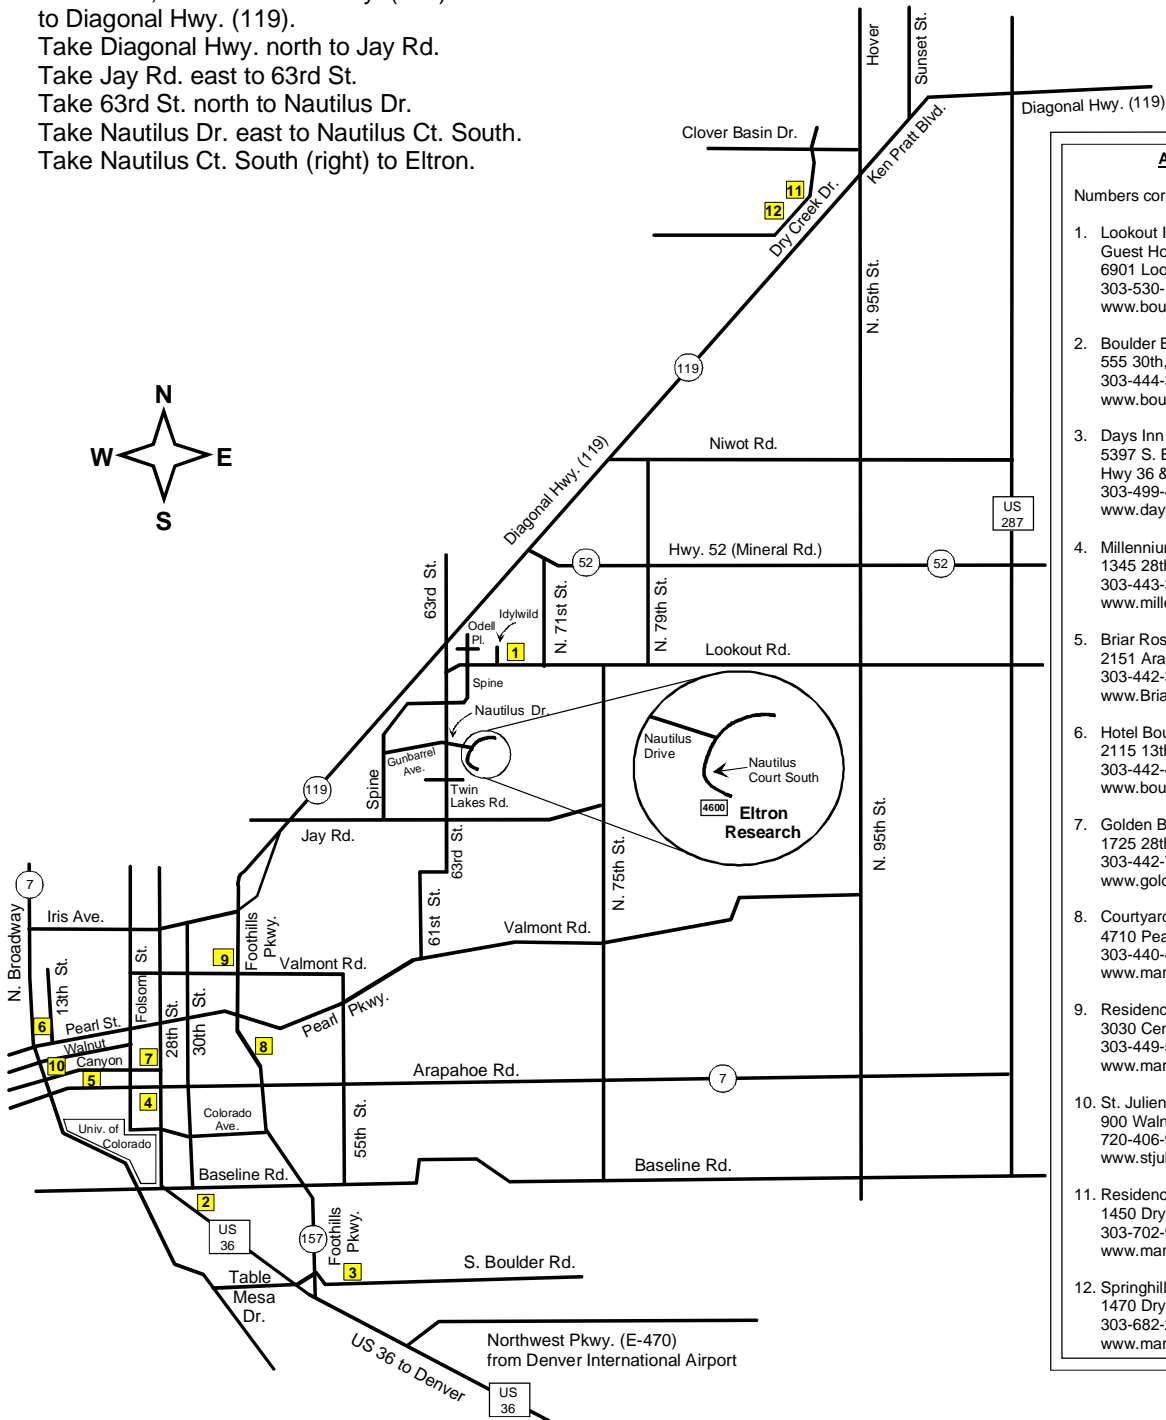

ELTRON RESEARCH & DEVELOPMENT INC.

4600 Nautilus Court South
 Boulder, CO 80301
 (303) 530-0263 voice
 (303) 530-0264 fax
 eltron@eltronresearch.com
 www.eltronresearch.com

From Denver International Airport, take Pena Blvd. south to E-470 North (which becomes the Northwest Parkway). Then take US 36 west into Boulder. In Boulder, take Foothills Pkwy. (157) north to Diagonal Hwy. (119). Take Diagonal Hwy. north to Jay Rd. Take Jay Rd. east to 63rd St. Take 63rd St. north to Nautilus Dr. Take Nautilus Dr. east to Nautilus Ct. South. Take Nautilus Ct. South (right) to Eltron.

Toll Map

Legend

- E-470
- NW Parkway
- Toll Interchange
- No Toll Interchange
- Main Line Toll Plaza
- ExpressToll Service Center

303-537-3470, Option 1
www.expresstoll.com